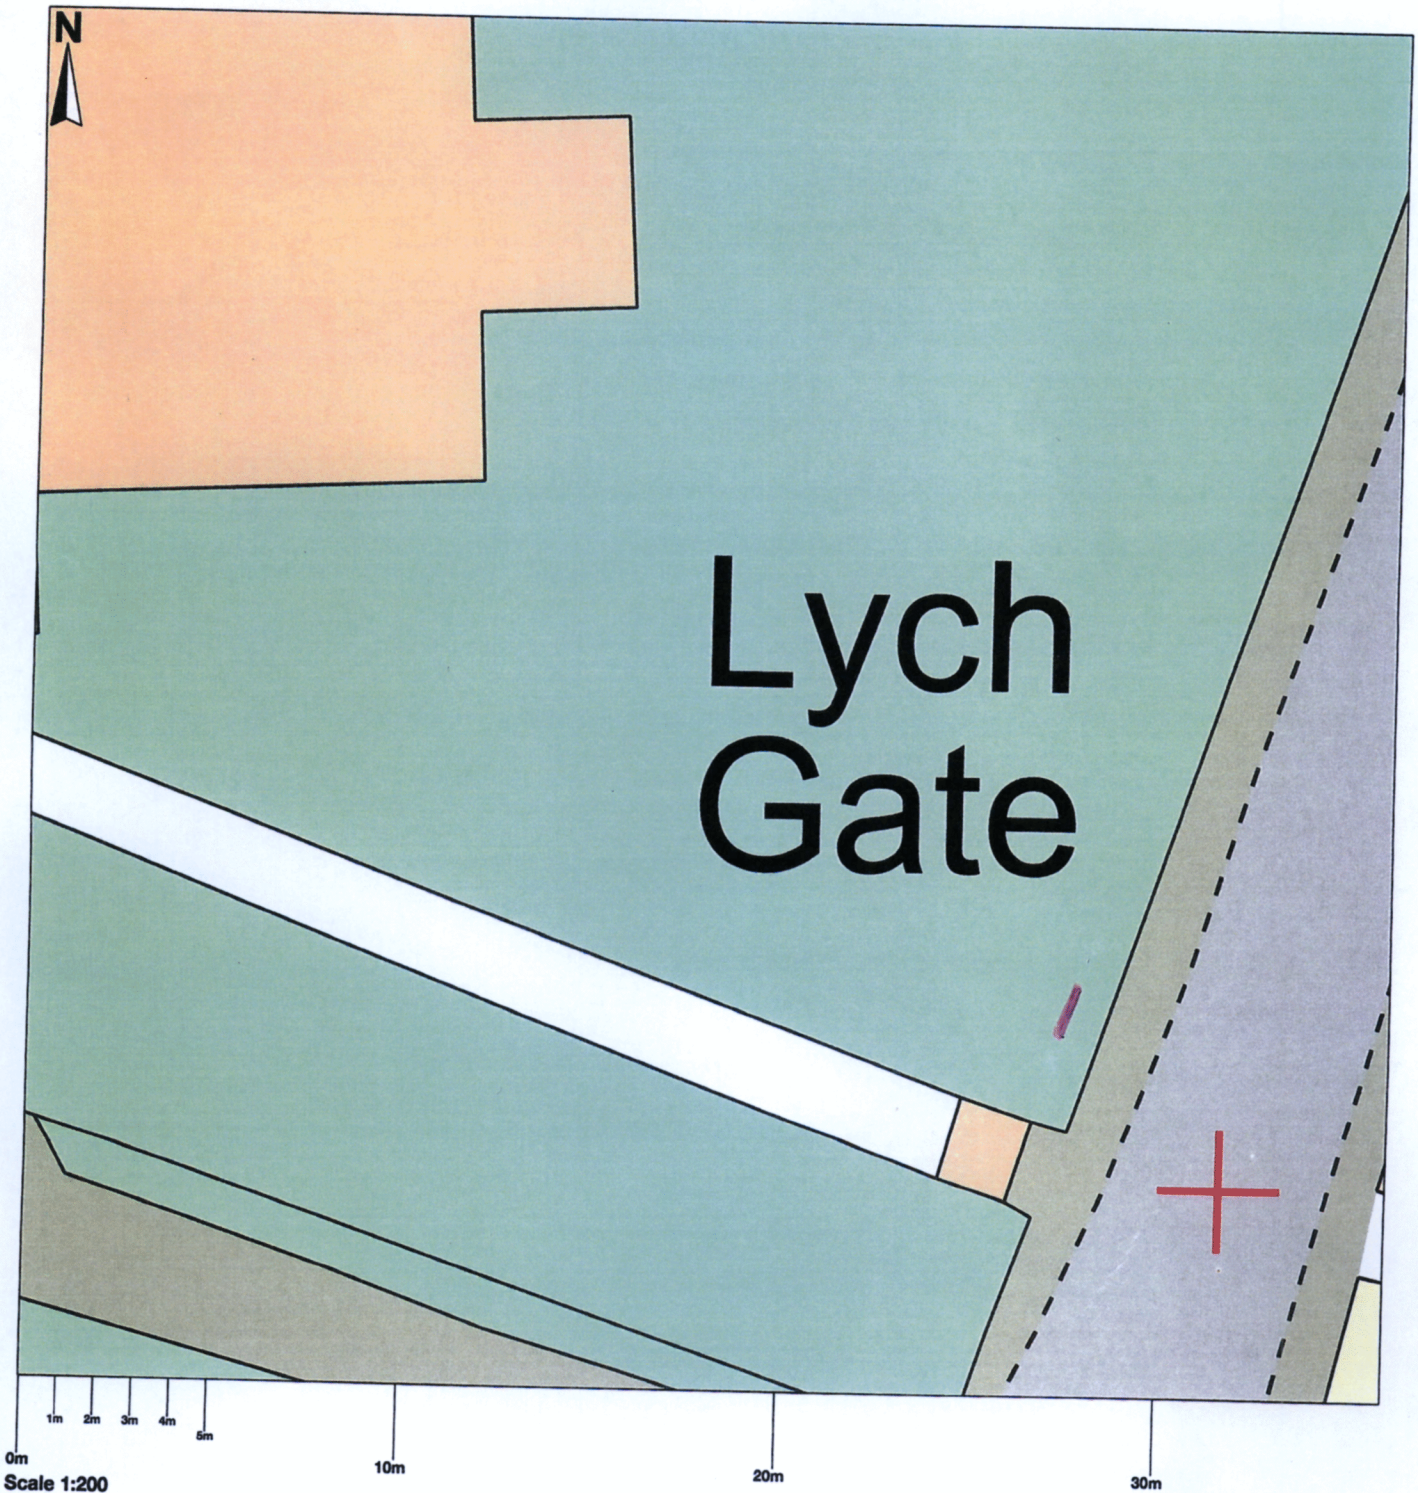

**UK
Planning
Maps**

P.R. Correspondence?	
REF:	
29 MAR 2021	Init'l
CHG. DET. £	
DRAWER	

POSITION OF EXISTING & PROPOSED
NOTICE BOARD

Lych Gate block plan

Map area bounded by: 583921,164253 583957,164289. Produced on 22 March 2021 from the OS National Geographic Database. Reproduction in whole or part is prohibited without the prior permission of Ordnance Survey. © Crown copyright 2021. Supplied by UKPlanningMaps.com a licensed OS partner (100054135). Unique plan reference: b36cuk/598344/811620